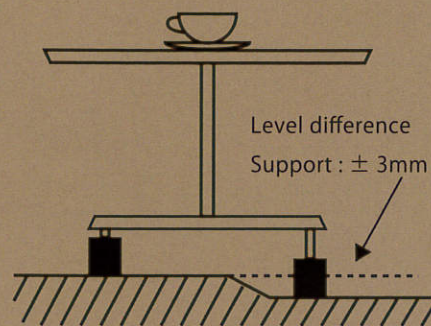

T.balance

"Stop tables from being unsteady"

T.balance automatically stabilizes wobbles without a touch.

Compatible with textured flooring such as terra cotta and wooden materials and automatically adjusts itself with no need to touch it.

Remove the adjuster screw mounted on the table and simply replace it.

The hydraulic system ensures stability and excellent load resistance.

Image graph

【Feature specs】

- Supporting table weight : 9 ~ 30kg
- Level difference support : $\pm 3\text{mm}$ to horizontal
- Product size (H) : 27mm